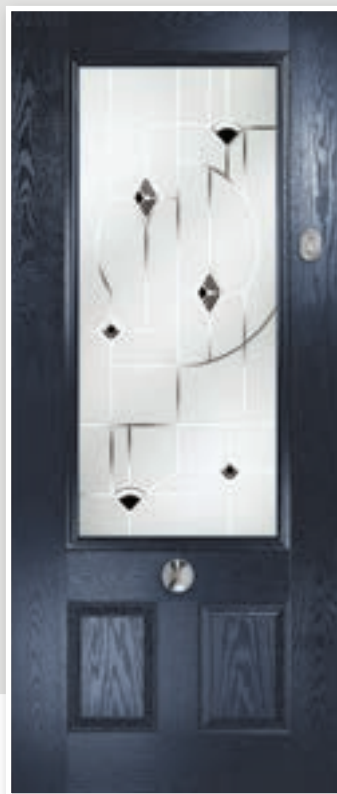

Orion
Colour: Red
Glass: Satin

Orion
Colour: Blue
Glass: Murano Black

Orion
Colour: Lightwood
Glass: Prairie Ⓢ

CALLISTO

Callisto is a truly traditional option that looks great in any colour combination. Choose a classic style glass and a door pull at three quarter height to complete the look.