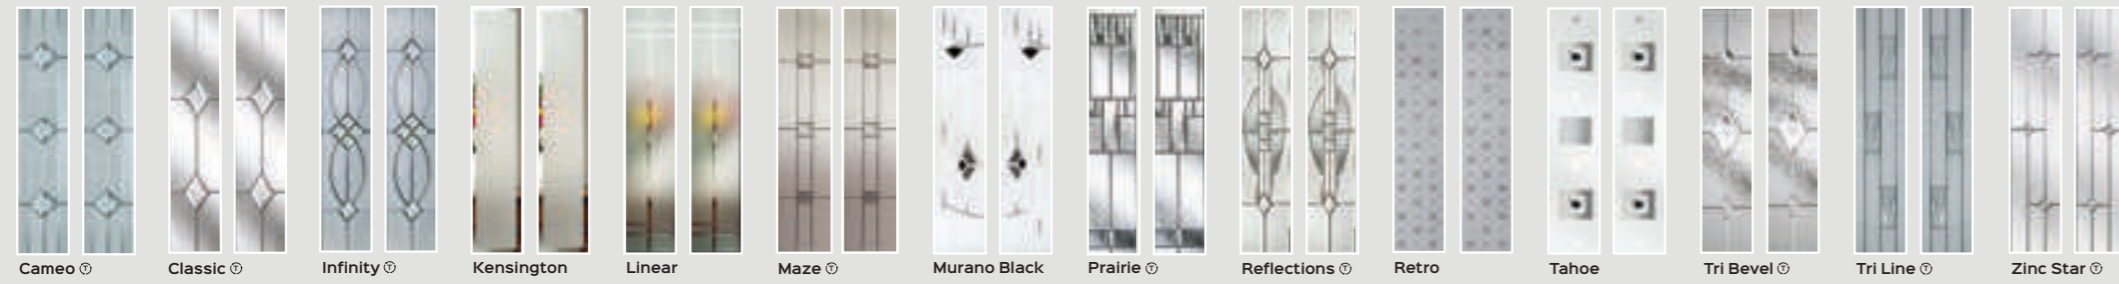

METEOR GLASS