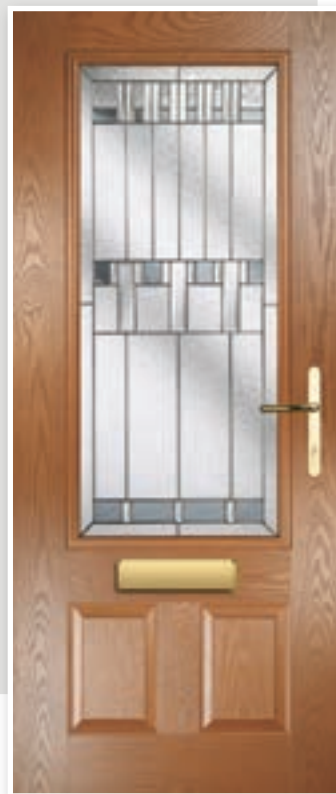

Orion
Colour: Red
Glass: Satin

Orion
Colour: Blue
Glass: Murano Black

Orion
Colour: Lightwood
Glass: Prairie Ⓢ

CALLISTO

Callisto is a truly traditional option that looks great in any colour combination. Choose a classic style glass and a door pull at three quarter height to complete the look.