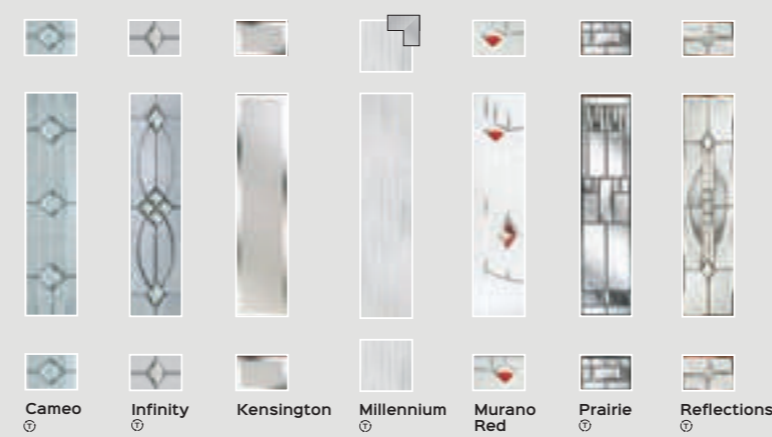

Swept Handle
720mm

METEOR GLASS

LUNA & MOONSHINE GLASS

COSMOS & GALAXY GLASS

SUPER NOVA GLASS

BACK DOOR GLASS

ORION GLASS

SOLAR GLASS

STELLAR GLASS

CALLISTO GLASS

HALLEY GLASS

NEPTUNE GLASS

MARS GLASS

HALO & CORVUS GLASS

STANDARD GLASS RANGE

All the glass with this symbol is available with an aluminium frame for a super sleek look.

SATURN GLASS

ASTRO, PLUTO & POLARIS GLASS

DOOR FURNITURE

HANDLES

Handles available in 7 finishes

- Chrome
- Black
- White
- Brushed Silver
- Gold
- Bronze
- Antique Black

ESCUTCHEONS

Finger Pull / Escutcheons & Auto Engage Locks

Escutcheons available in 4 finishes

- Chrome
- Black
- Gold
- Stainless Steel

Available in Stainless Steel, Black & Chrome.

DOOR KNOB

KNOCKERS

Chrome Oval Knocker with optional spyhole.

White

Knockers available in 7 finishes