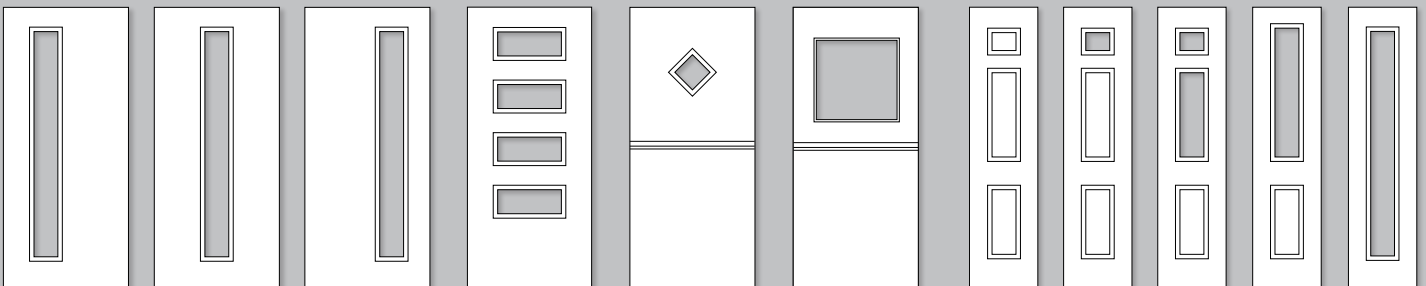

Halley (Left, centre & right options) Page 34 & 35   **Saturn** Page 36   **Polaris Stable** Page 40 & 41   **Mercury Stable** Page 40 & 41   **Side Panels*****