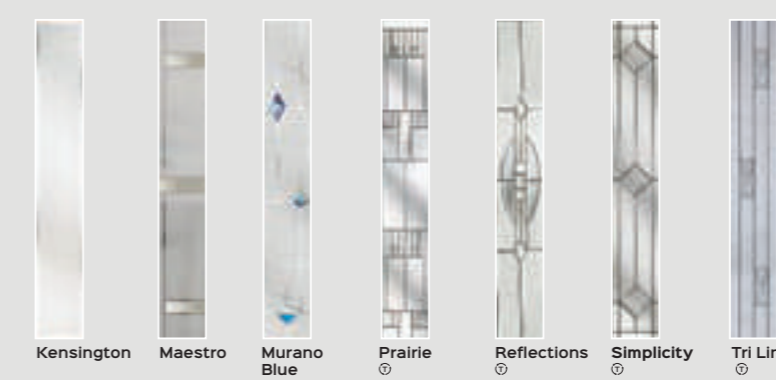

STELLAR GLASS

CALLISTO GLASS

HALLEY GLASS

NEPTUNE GLASS

MARS GLASS

HALO & CORVUS GLASS

STANDARD GLASS RANGE

All the glass with this symbol is available with an aluminium frame for a super sleek look.

SATURN GLASS

ASTRO, PLUTO & POLARIS GLASS

DOOR FURNITURE

HANDLES

Handles available in 7 finishes

- Chrome
- Black
- White
- Brushed Silver
- Gold
- Bronze
- Antique Black

ESCUTCHEONS

Finger Pull / Escutcheons & Auto Engage Locks

Escutcheons available in 4 finishes

- Chrome
- Black
- Gold
- Stainless Steel

Available in Stainless Steel, Black & Chrome.

DOOR KNOB

KNOCKERS

Chrome Oval Knocker with optional spyhole.

White

Knockers available in 7 finishes