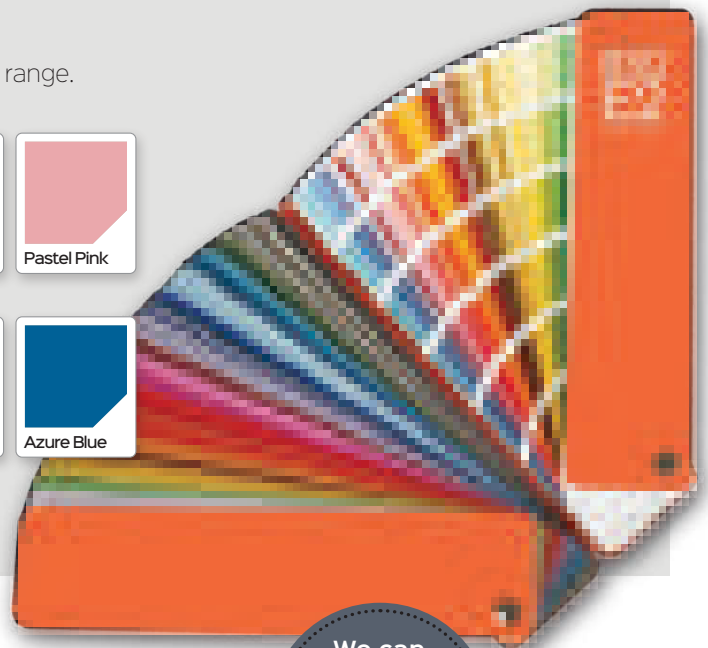

Saturn
Colour: Anthracite
Glass: Murano Black
Frame: Grey

**3 GLASS
OPTIONS &
UNLIMITED
COLOUR
CHOICES**

⊕ These designs are triple glazed and an alternative backing glass cannot be selected.

Saturn
Colour: Red
Glass: Murano Red

Antique Black
Letter Plate

A collection of door lever handles in various finishes, including white, silver, brushed nickel, and gold. They are arranged on a dark background, with some handles resting on metal plates that have keyhole cutouts.

Lever Options

COLOUR RANGE

FIND YOUR PERFECT COLOUR

You can now choose any colour from the extensive RAL range to personalise your door.

STANDARD COLOURS

Available in a range of 7 standard external colours.

UNLIMITED COLOUR OPTIONS

Extensive sprayed RAL colour range available for Sapphire range.

White is the standard interior colour but both sides can be coloured for an extra cost.

We can colour your door frame to match your door!