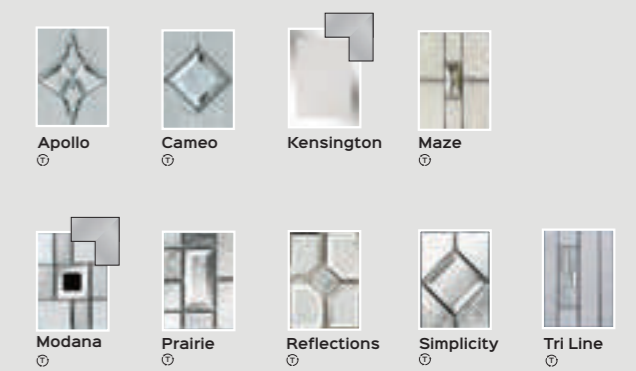

STELLAR GLASS

CALLISTO GLASS

HALLEY GLASS

NEPTUNE GLASS

MARS GLASS

HALO & CORVUS GLASS

STANDARD GLASS RANGE

All the glass with this symbol is available with an aluminium frame for a super sleek look.

SATURN GLASS

ASTRO, PLUTO & POLARIS GLASS

DOOR FURNITURE

HANDLES

Handles available in 7 finishes

- Chrome
- Black
- White
- Brushed Silver
- Gold
- Bronze
- Antique Black

ESCUTCHEONS

Finger Pull / Escutcheons & Auto Engage Locks

Escutcheons available in 4 finishes

- Chrome
- Black
- Gold
- Stainless Steel

Available in Stainless Steel, Black & Chrome.

DOOR KNOB

KNOCKERS

Chrome Oval Knocker with optional spyhole.

White

Knockers available in 7 finishes