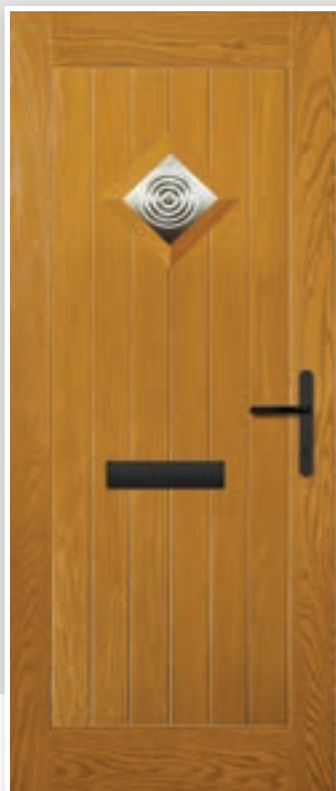

Pluto
Colour: Pastel Pink
Glass: Bullseye
Frame: Devon Cream

**5 GLASS
OPTIONS &
UNLIMITED
COLOUR
CHOICES**

Pluto Farmhouse
Colour: Black
Glass: Bullseye

Pluto Farmhouse
Colour: Fossil Grey
Glass: Simplicity Ⓢ