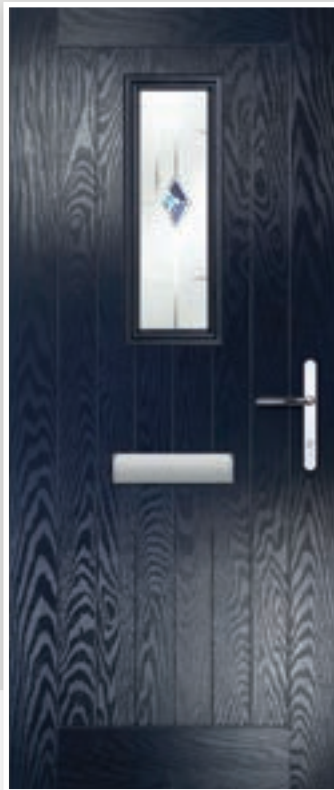

Solar Farmhouse
Colour: Blue
Glass: Murano Blue