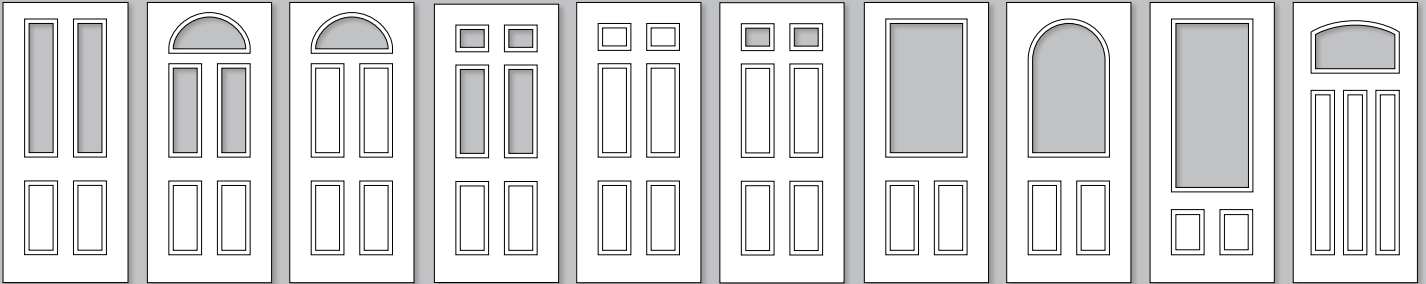

DOOR STYLES

TRADITIONAL STYLES

*Moonshine and Luna doors are available with a sunburst cassette if required.
**Orion & Callisto are not available in solid core.

Meteor Page 10 & 11   **Luna*** Page 12 & 13   **Moonshine*** Page 12 & 13   **Cosmos** Page 14 & 15   **Galaxy Solid** Page 14 & 15   **Galaxy** Page 14 & 15   **Super Nova** Page 16 & 17   **Stellar** Page 16 & 17   **Orion**** Page 18   **Callisto**** Page 19