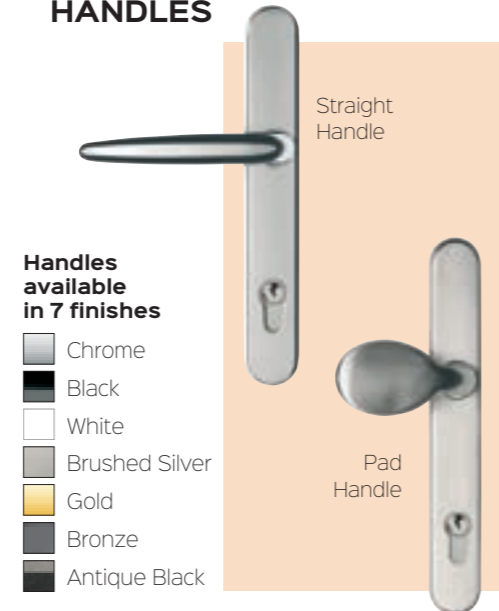

STELLAR GLASS

CALLISTO GLASS

HALLEY GLASS

NEPTUNE GLASS

MARS GLASS

HALO & CORVUS GLASS

STANDARD GLASS RANGE

All the glass with this symbol is available with an aluminium frame for a super sleek look.

SATURN GLASS

ASTRO, PLUTO & POLARIS GLASS

DOOR FURNITURE

HANDLES

Handles available in 7 finishes

- Chrome
- Black
- White
- Brushed Silver
- Gold
- Bronze
- Antique Black

ESCUTCHEONS

Finger Pull / Escutcheons & Auto Engage Locks

Escutcheons available in 4 finishes

- Chrome
- Black
- Gold
- Stainless Steel

Available in Stainless Steel, Black & Chrome.

DOOR KNOB

KNOCKERS

Chrome Oval Knocker with optional spyhole.

White

Knockers available in 7 finishes