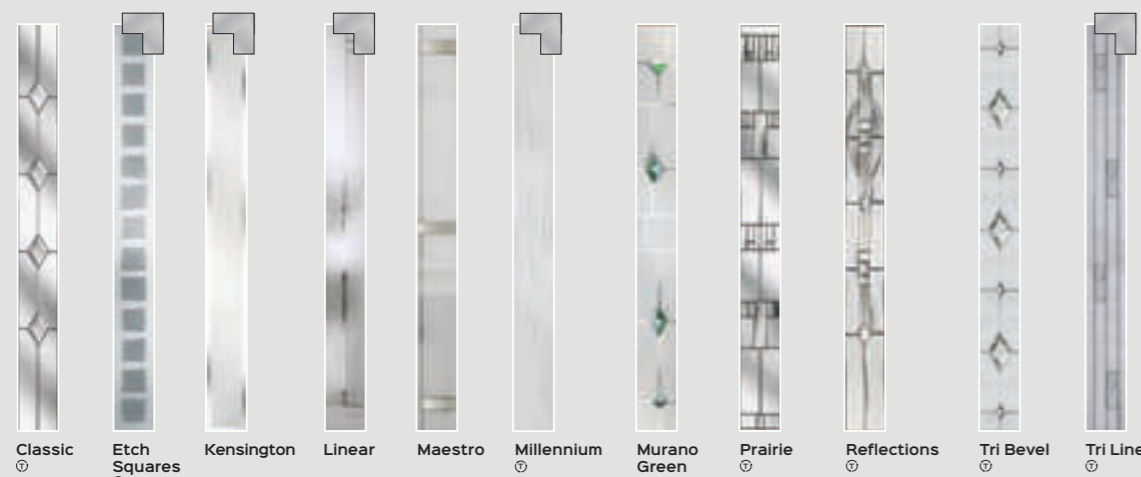

2DF Flag Hinge

2DC Butt Hinge

NUMERALS

Available in the 5 finishes shown.

EXTENDED THUMBTURN

Stainless Steel only.

STAINLESS STEEL BAR HANDLES

Offset Bar Handles fitted as standard, Inline & Swept Handles available on request.

Swept Handle
720mm

METEOR GLASS

LUNA & MOONSHINE GLASS

COSMOS & GALAXY GLASS

SUPER NOVA GLASS

BACK DOOR GLASS

ORION GLASS

SOLAR GLASS

STELLAR GLASS

CALLISTO GLASS

HALLEY GLASS

NEPTUNE GLASS

MARS GLASS

HALO & CORVUS GLASS

STANDARD GLASS RANGE

All the glass with this symbol is available with an aluminium frame for a super sleek look.

SATURN GLASS

ASTRO, PLUTO & POLARIS GLASS

DOOR FURNITURE

HANDLES

Handles available in 7 finishes

- Chrome
- Black
- White
- Brushed Silver
- Gold
- Bronze
- Antique Black

ESCUTCHEONS

Finger Pull / Escutcheons & Auto Engage Locks