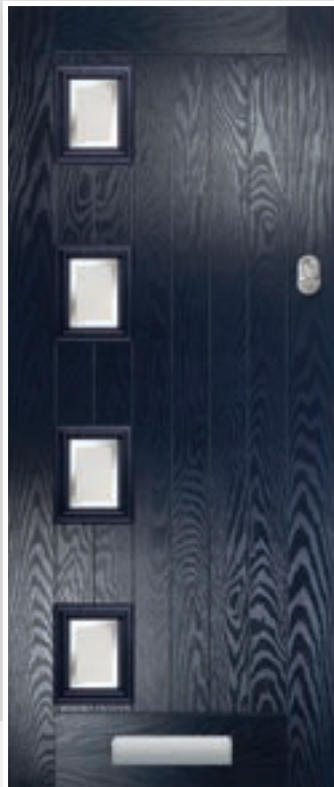

Corvus 4 Left Farmhouse
Colour: Blue
Glass: Kensington ©