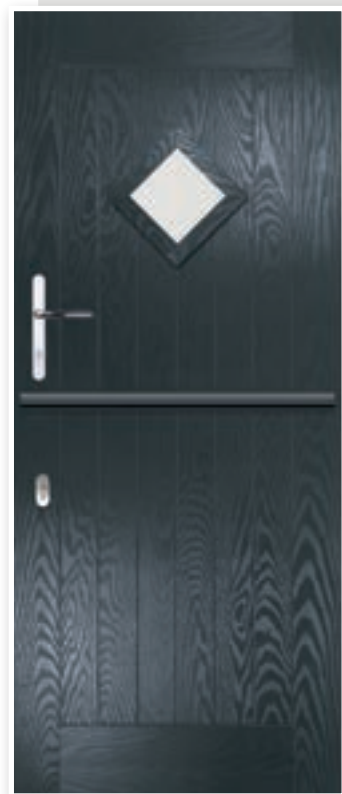

Polaris Diamond
Colour: Anthracite
Glass: Satin