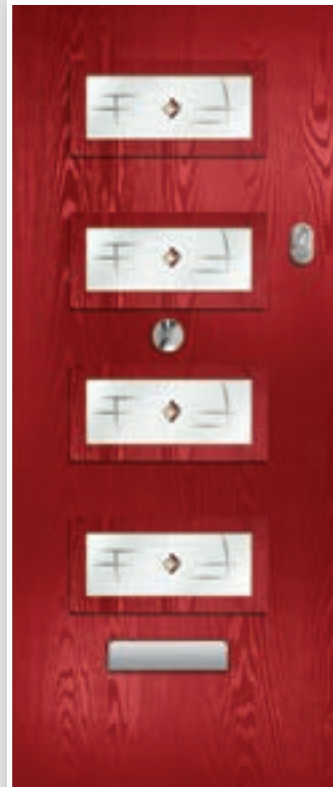

Saturn
Colour: Red
Glass: Murano Red