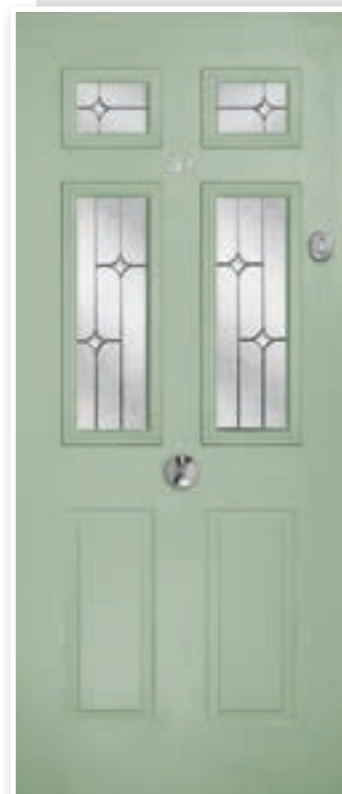

Cosmos
Colour: Chartwell
Glass: Zinc Star ©