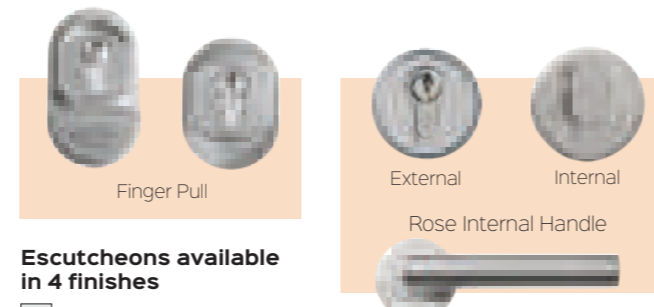

SATURN GLASS

ASTRO, PLUTO & POLARIS GLASS

DOOR FURNITURE

HANDLES

Handles available in 7 finishes

- Chrome
- Black
- White
- Brushed Silver
- Gold
- Bronze
- Antique Black

ESCUTCHEONS

Finger Pull / Escutcheons & Auto Engage Locks

Escutcheons available in 4 finishes

- Chrome
- Black
- Gold
- Stainless Steel

Available in Stainless Steel, Black & Chrome.

DOOR KNOB

KNOCKERS

Chrome Oval Knocker with optional spyhole.

White

Knockers available in 7 finishes