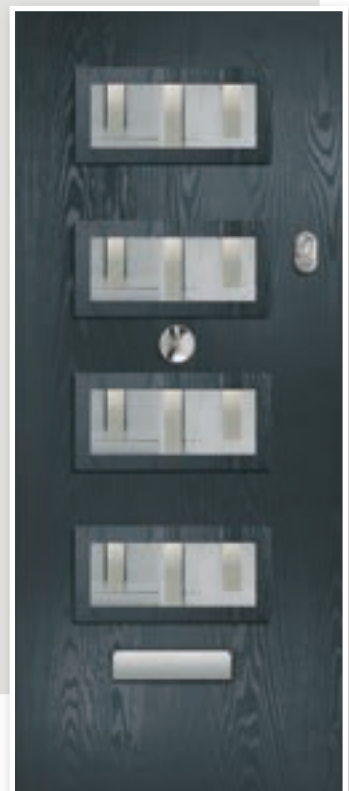

Saturn
Colour: Anthracite
Glass: Maestro