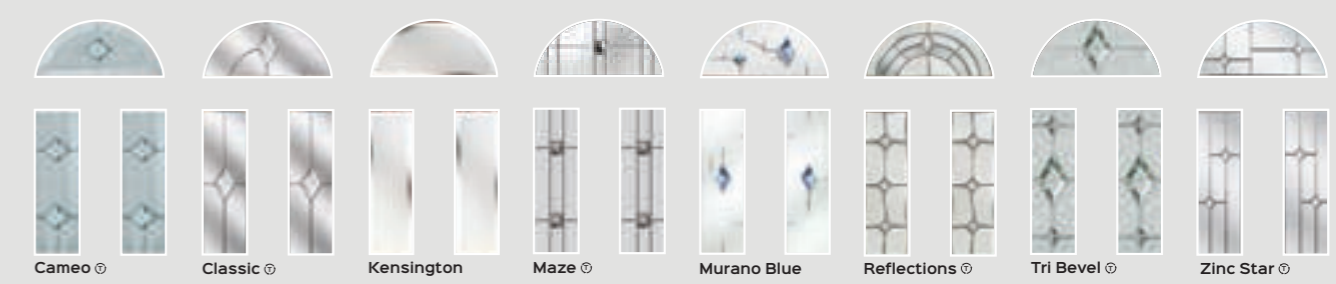

LUNA & MOONSHINE GLASS