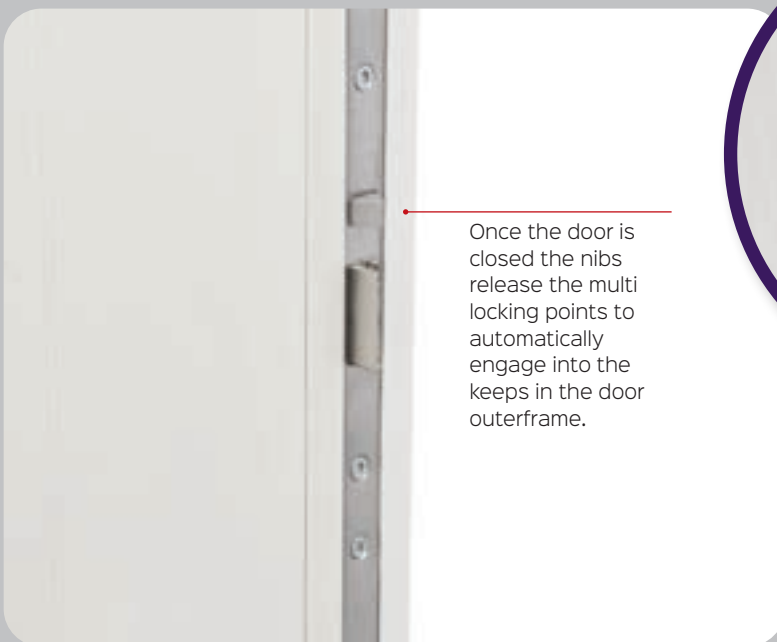

SELECT YOUR LOCK

STANDARD LOCK

Then by using the key or thumbturn it will lock the door.

By turning the thumbturn or the key the deadbolt will be engaged.

AUTO-ENGAGE LOCK

TRADITIONAL DOORS

Ovolo beaded glazing cassettes with traditional inverted moulding door leaf give the feel of a more conventional look.