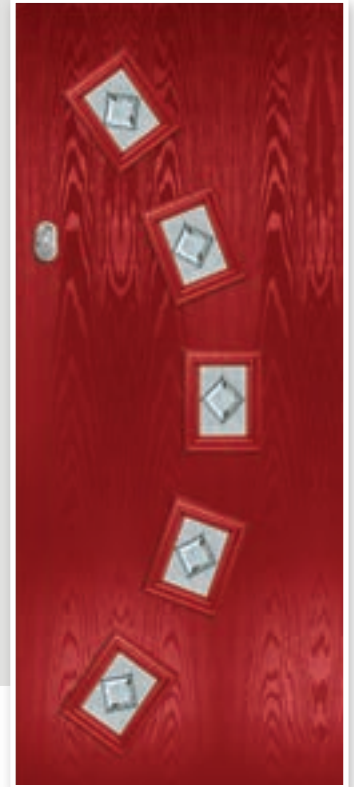

Halo
Colour: Red
Glass: Cameo Ⓢ