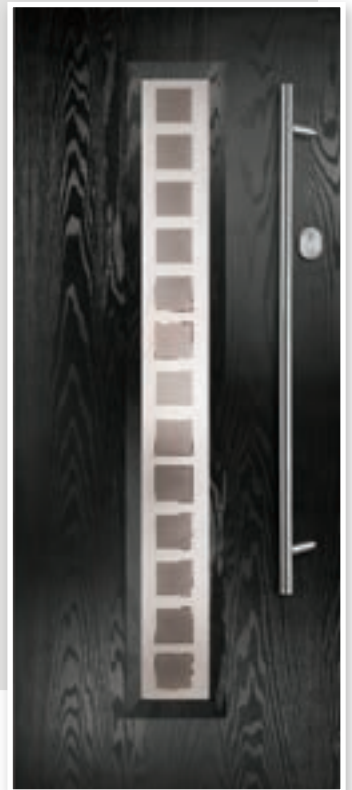

**10 GLASS
 OPTIONS &
 UNLIMITED
 COLOUR
 CHOICES**

Halley Monza Solid
 Colour: Red

Halley Monza
 Colour: Embers
 Glass: Prairie Ⓢ

Halley Flush
 Colour: Black
 Glass: Etch Squares Ⓢ

**MODERN
 SQUARE
 CASSETTES**