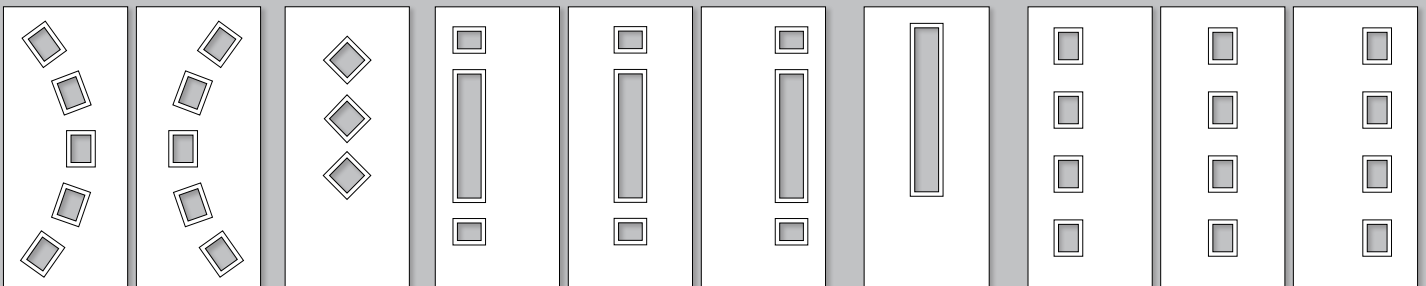

Halo (Left & right options) Page 24 & 25   **Astro** Page 26 & 27   **Neptune (Left, centre & right options)** Page 28 & 29   **Mars** Page 30 & 31   **Corvus (Left, centre & right options)** Page 32 & 33