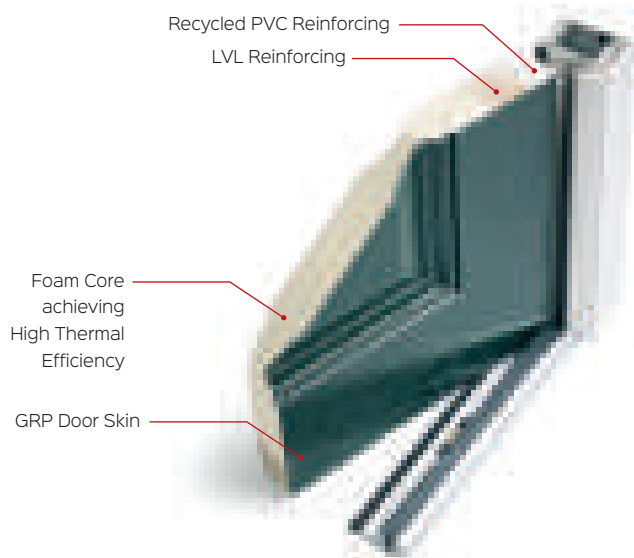

DOOR CONSTRUCTION

- All cores are manufactured with the latest technology using thick GRP (Glass Reinforced Plastic) skins.
- Doors are available in 7 standard colours and any RAL of your choice using the latest spray paint technology.
- All doors have excellent thermal efficiency with doors achieving a U-Value of 1.4 or better.
- Due to the structure and components of the door leaf, they have excellent acoustic properties.
- Tested to the latest tough standards of PAS24.
- Door leaf structure has a 25 year life expectancy.

SAPPHIRE RANGE

- Thick GRP (Glass Reinforced Plastic) skins ensure no cracking or delaminating.
- High density polyurethane core provides exceptional thermal efficiency.
- Door leaf structure has a 25 year life expectancy.
- Stability from the elements with its inner core of LVL (Laminated Veneer Lumber) encased with composite stiles and rails for protection against any water ingress.
- Composite doors are more thermally efficient than standard PVC or timber.