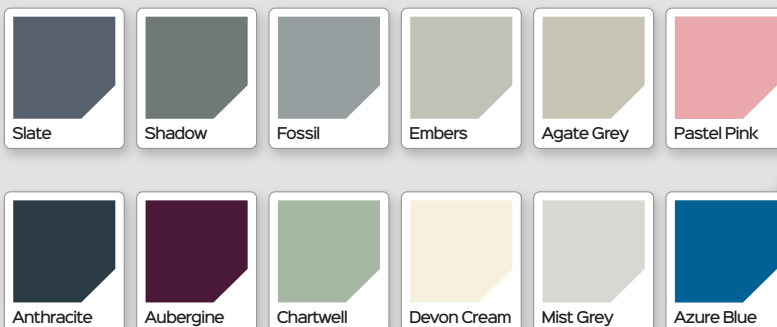

Saturn
Colour: Anthracite
Glass: Murano Black
Frame: Grey

**3 GLASS
OPTIONS &
UNLIMITED
COLOUR
CHOICES**

⊕ These designs are triple glazed and an alternative backing glass cannot be selected.

Saturn
Colour: Red
Glass: Murano Red

Lever Options

COLOUR RANGE

FIND YOUR PERFECT COLOUR

You can now choose any colour from the extensive RAL range to personalise your door.

STANDARD COLOURS

Available in a range of 7 standard external colours.

UNLIMITED COLOUR OPTIONS

Extensive sprayed RAL colour range available for Sapphire range.

White is the standard interior colour but both sides can be coloured for an extra cost.

We can colour your door frame to match your door!