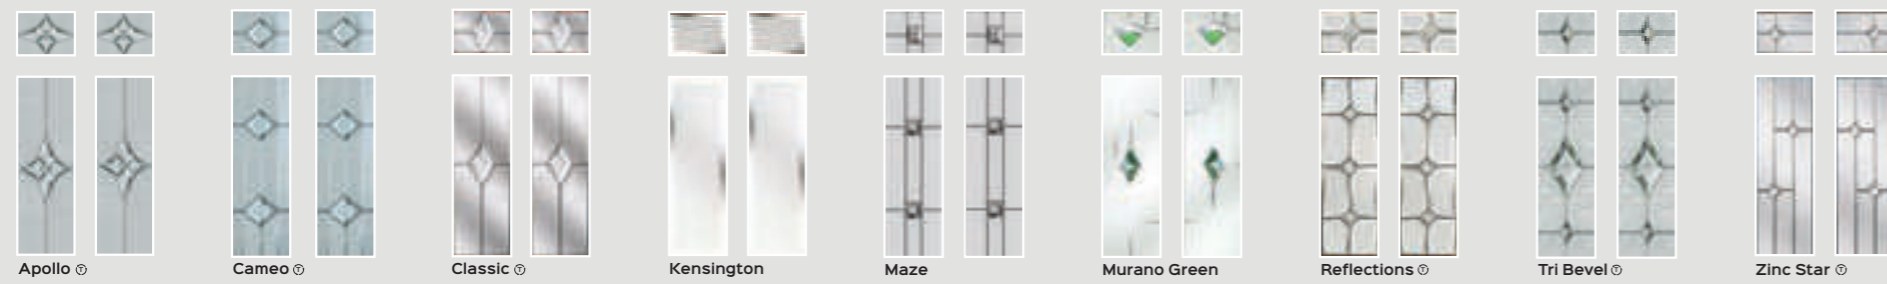

Swept Handle
720mm

METEOR GLASS

LUNA & MOONSHINE GLASS

COSMOS & GALAXY GLASS

SUPER NOVA GLASS

BACK DOOR GLASS

ORION GLASS

SOLAR GLASS

STELLAR GLASS

CALLISTO GLASS

HALLEY GLASS

NEPTUNE GLASS

MARS GLASS

HALO & CORVUS GLASS

STANDARD GLASS RANGE

All the glass with this symbol is available with an aluminium frame for a super sleek look.