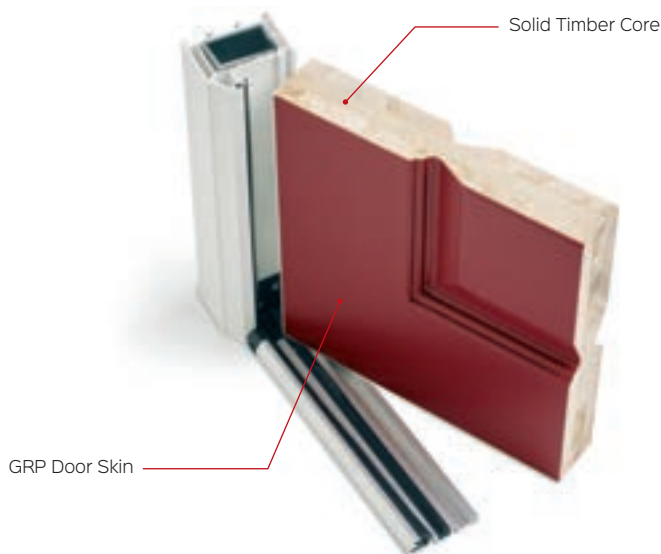

DIAMOND RANGE

- Thick GRP (Glass Reinforced Plastic) skins ensure no cracking or delaminating.
- Encased LVL (Laminated Veneer Lumber) & hardwood stiles and rails for stability and protection against water ingress.
- 3 layered inner core of cross laminated engineered hardwood, creating a stronger, heavier and more robust door.
- Created from the best of both traditional and modern materials.
- Door leaf structure has a 25 year life expectancy.