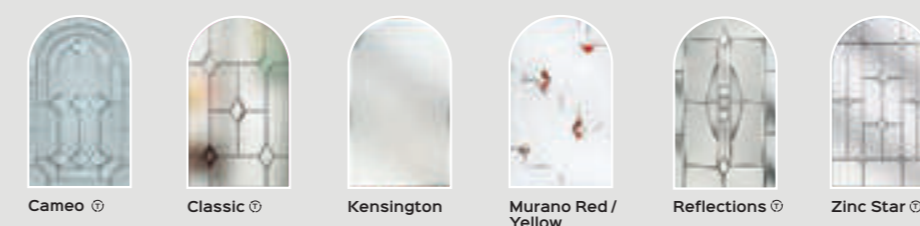

Swept Handle
720mm

METEOR GLASS

LUNA & MOONSHINE GLASS

COSMOS & GALAXY GLASS

SUPER NOVA GLASS

BACK DOOR GLASS

ORION GLASS

SOLAR GLASS

STELLAR GLASS

CALLISTO GLASS

HALLEY GLASS

NEPTUNE GLASS

MARS GLASS

HALO & CORVUS GLASS

STANDARD GLASS RANGE

All the glass with this symbol is available with an aluminium frame for a super sleek look.