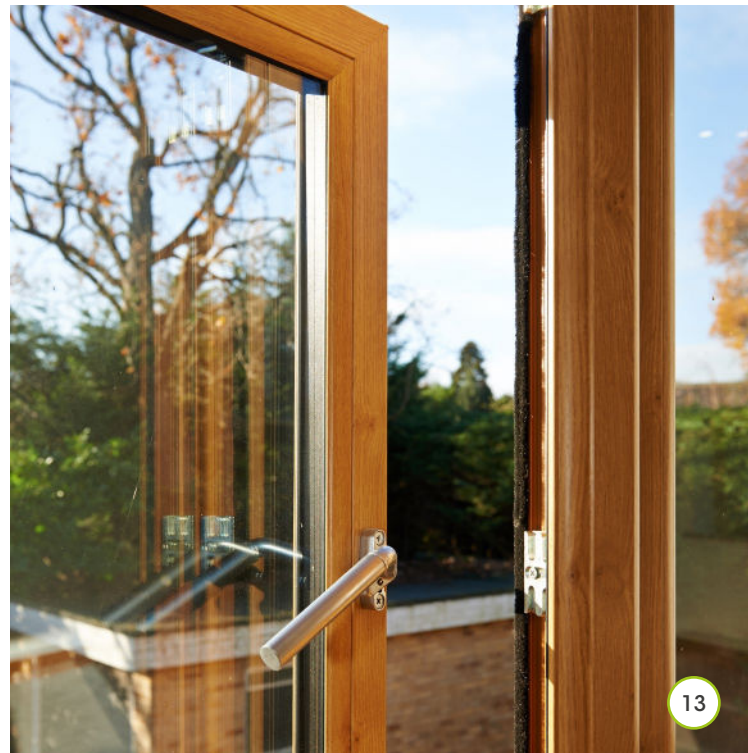

Georgian Bars

Unlike other astragal bars, Liniar Georgian bars are designed to simply snap into place and won't fall off. They also offer a more authentic appearance than adding aluminium bars within the sealed unit.

Child safety

If your windows are intended to open fully, you may wish to fit child restrictors for additional safety for your family. Child restrictors can be fitted to almost any Liniar window.

Hinge guards

Optional hinge guards add a further level of security to your Liniar windows and help to prevent the moving sash from being forcibly opened from the outside.

Handles

Locking handles should be fitted for maximum security – and the choice of colours, styles and designs is almost endless. Ask your installer to show you the full range offered.

Finished window and door products are manufactured by independent Liniar fabricators, who can offer a wide range of finishes including glass, handles and hardware. Please see your local fabricator for more details about specific requirements.