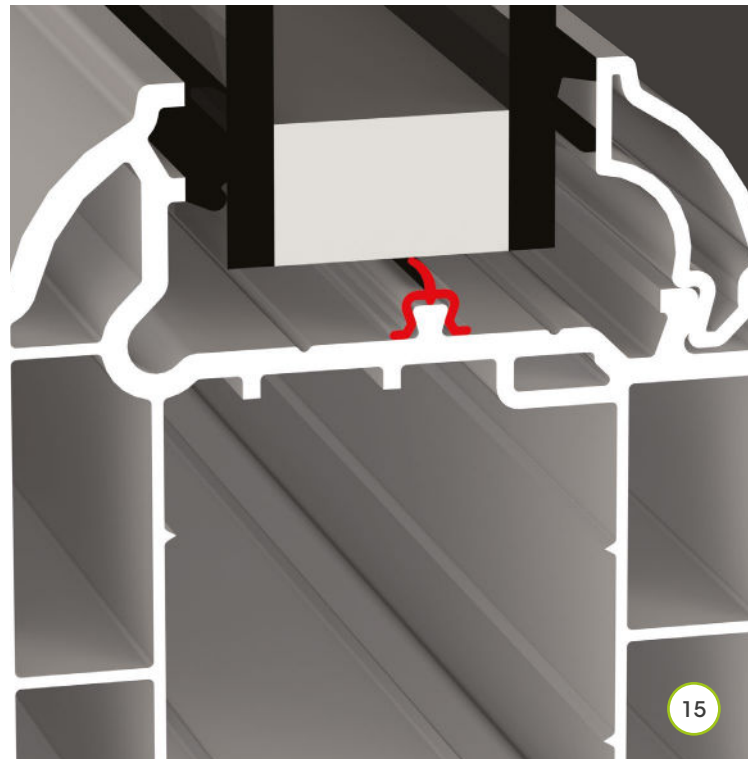

Liniar innovation

A common cause of draughty, whistling windows in the past has been the result of issues with the gasket.

Many PVCu window systems make use of co-extruded gaskets, most adapting existing profiles to the process. Starting from scratch, the Liniar team had no constraints, and spent a significant amount of time developing its patented bubble gasket to outperform all others.

The rubber seal is expected to achieve two very different tasks – to work as a weather seal, keeping the elements at bay, and also as a glazing stop, ensuring the glass remains securely in place. Traditionally, the gaskets used throughout the industry attempted to perform both of these duties and failed to do either properly.

When the Liniar system was created, we set about to correct this. Our patented, dual-action bubble gasket performs equally well as a soft dynamic seal on opening sashes, as it does as a firm glazing gasket for sealed units. Its tolerance friendly design always ensures a whistle-free seal, both inside and out.